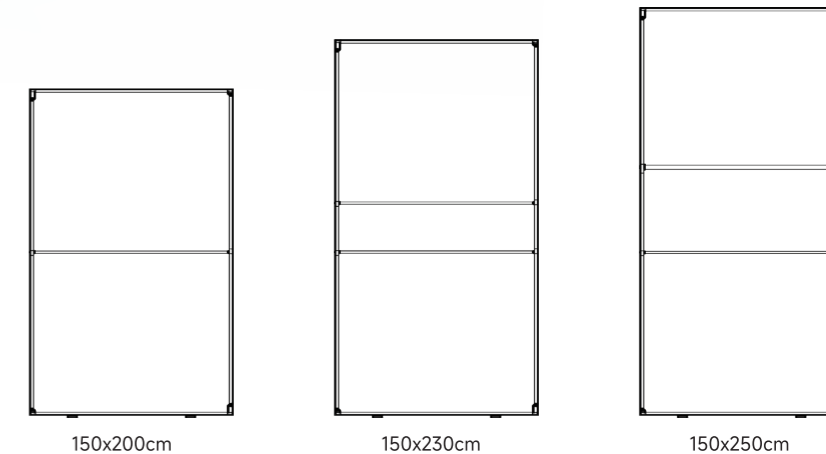

Mega Modular Displays ◀

Mega Stand

- ▶ Collapsible structure with the Tool Free installation
- ▶ Lightweight and Portable
- ▶ Stock one standard frame, can sell three sizes
- ▶ Secure oxford bag included

Extend height from 200cm to 230cm by adding a treasure box 2.3(middle section)
Extend height from 200cm to 250cm by adding a treasure box 2.5(middle section)

Extra a treasure box 2.3 Extra a treasure box 2.5

Extra a treasure box 2.3 Extra a treasure box 2.5

Item.NO.	Graphic Size	QTY/CTN	Weight	Packing Size
Mega-100x200	100x200cm	4	16kg	109x34x30cm
Mega-120x200	120x200cm	4	17kg	128x34x30cm
Mega-150x200	150x200cm	4	18.5kg	158x34x30cm
Treasure Box 2.3	Extra 30cm	20	10kg	97.5x23x13.5cm
Treasure Box 2.5	Extra 50cm	20	12kg	105x23x13.5cm