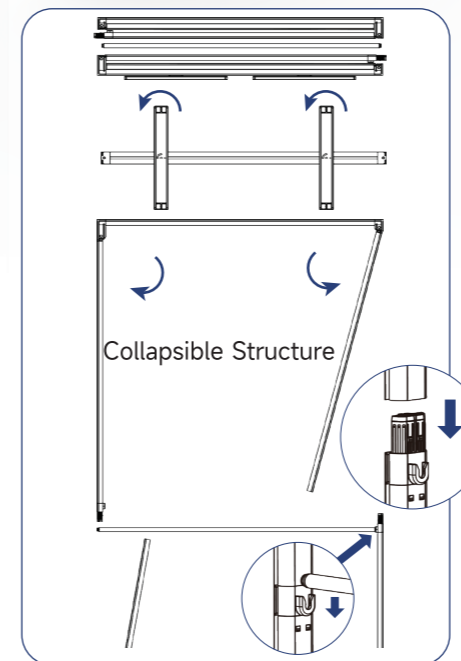

MEGA SEG

Seamless and Multipurpose Display

Seamless and Multipurpose Display

MEGA SEG

Seamless and Multipurpose Display

SEG Graphics

▶ *Mega Stand*

▲ *Mega Backwall*

Mega Modular Displays ◀

Mega Stand

- ▶ Collapsible structure with the Tool Free installation
- ▶ Lightweight and Portable
- ▶ Stock one standard frame, can sell three sizes
- ▶ Secure oxford bag included

Extend height from 200cm to 230cm by adding a treasure box 2.3(middle section)
Extend height from 200cm to 250cm by adding a treasure box 2.5(middle section)

Extra a treasure box 2.3 Extra a treasure box 2.5

Mega Backwall

Create Seamless backwall with the multiple units connectability

Open Corner Design

Mega Modular Displays

1 Aluminum profile A(Top and bottom)

2 Aluminum profile B(sides)

3 90° Collapsible corner A