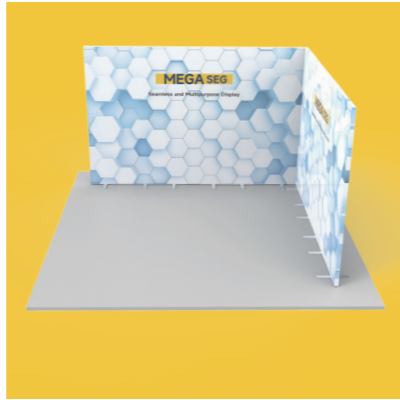

4 Mega-Cross fitting

5 Mega-Hanging connector

6 Mega-180° Top/Bottom connector

7 Mega-90° Side connector

8 Mega-180° Middle connector

9 Mega-Light connector

10 One power cable can connect maximum 10 lights in series.

Mega Modular Displays

3x3

3x3

3x3

3x3

Mega Modular Displays

3x3

6x3