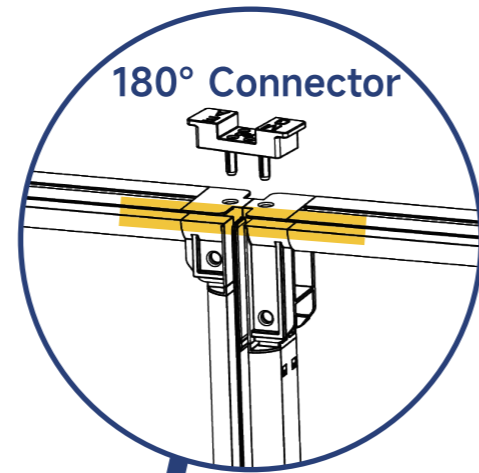

Mega Backwall

Create Seamless backwall with the multiple units connectability

Open Corner Design

Mega Modular Displays

1 Aluminum profile A(Top and bottom)

2 Aluminum profile B(sides)

3 90° Collapsible corner A

4 Mega-Cross fitting 5 Mega-Hanging connector 6 Mega-180° Top/Bottom connector

7 Mega-90° Side connector 8 Mega-180° Middle connector 9 Mega-Light connector

Mega Modular Displays

1 Mega-90° End connector L 2 Mega-90° End connector R 3 Mega-T fitting

4 Mega-Cross fitting

5 Mega-Hanging connector

6 Mega-180° Top/Bottom connector

7 Mega-90° Side connector

8 Mega-180° Middle connector

9 Mega-Light connector

10 One power cable can connect maximum 10 lights in series.