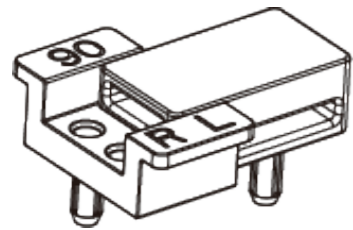

Mega Backwall

Create Seamless backwall with the multiple units connectability

Open Corner Design

Mega Modular Displays

1 Aluminum profile A(Top and bottom)

2 Aluminum profile B(sides)

3 90° Collapsible corner A

4 90° Collapsible corner B

5 Vertical connector A

6 Vertical connector B

7 Middle support pole

8 Foot

▲ Mega Modular Assortment Kit

Mega Modular Displays

1 Mega-90° End connector L 2 Mega-90° End connector R 3 Mega-T fitting

4 Mega-Cross fitting 5 Mega-Hanging connector 6 Mega-180° Top/Bottom connector

7 Mega-90° Side connector 8 Mega-180° Middle connector 9 Mega-Light connector

Mega Modular Displays

1 Mega-90° End connector L 2 Mega-90° End connector R 3 Mega-T fitting