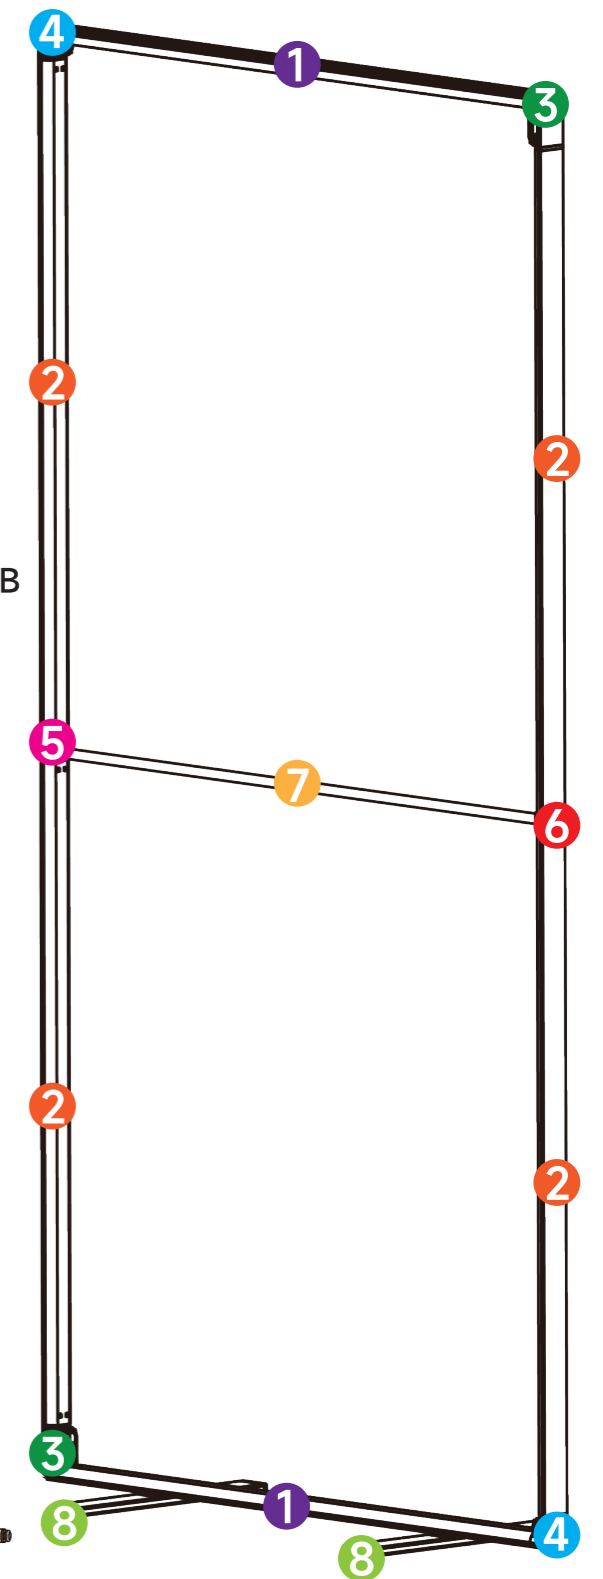

4 90° Collapsible corner B

5 Vertical connector A

6 Vertical connector B

7 Middle support pole

8 Foot

▲ Mega Modular Assortment Kit

Mega Modular Displays

1 Mega-90° End connector L 2 Mega-90° End connector R 3 Mega-T fitting

4 Mega-Cross fitting 5 Mega-Hanging connector 6 Mega-180° Top/Bottom connector

7 Mega-90° Side connector 8 Mega-180° Middle connector 9 Mega-Light connector

Mega Modular Displays

1 Mega-90° End connector L 2 Mega-90° End connector R 3 Mega-T fitting

4 Mega-Cross fitting

5 Mega-Hanging connector

6 Mega-180° Top/Bottom connector

7 Mega-90° Side connector

8 Mega-180° Middle connector

9 Mega-Light connector

10 One power cable can connect maximum 10 lights in series.

Mega Modular Displays

3x3

3x3

3x3

3x3

Mega Modular Displays

3x3

6x3