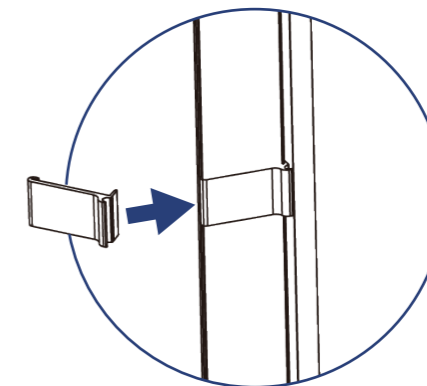

Mega Backwall

Create Seamless backwall with the multiple units connectability

Open Corner Design

Mega Modular Displays

1 Aluminum profile A(Top and bottom)

2 Aluminum profile B(sides)

3 90° Collapsible corner A

4 Mega-Cross fitting 5 Mega-Hanging connector 6 Mega-180° Top/Bottom connector

7 Mega-90° Side connector 8 Mega-180° Middle connector 9 Mega-Light connector

Mega Modular Displays

1 Mega-90° End connector L 2 Mega-90° End connector R 3 Mega-T fitting

4 Mega-Cross fitting

5 Mega-Hanging connector

6 Mega-180° Top/Bottom connector

7 Mega-90° Side connector

8 Mega-180° Middle connector

9 Mega-Light connector

10 One power cable can connect maximum 10 lights in series.