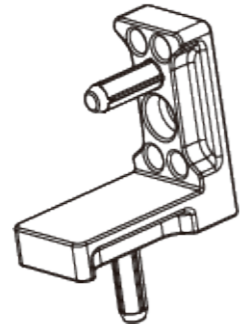

Mega Backwall

Create Seamless backwall with the multiple units connectability

Open Corner Design

Mega Modular Displays

1 Aluminum profile A(Top and bottom)

2 Aluminum profile B(sides)

3 90° Collapsible corner A

4 90° Collapsible corner B

5 Vertical connector A

6 Vertical connector B

7 Middle support pole

8 Foot

▲ Mega Modular Assortment Kit

Mega Modular Displays

1 Mega-90° End connector L 2 Mega-90° End connector R 3 Mega-T fitting

4 Mega-Cross fitting 5 Mega-Hanging connector 6 Mega-180° Top/Bottom connector

7 Mega-90° Side connector 8 Mega-180° Middle connector 9 Mega-Light connector

Mega Modular Displays

1 Mega-90° End connector L 2 Mega-90° End connector R 3 Mega-T fitting

4 Mega-Cross fitting

5 Mega-Hanging connector

6 Mega-180° Top/Bottom connector

7 Mega-90° Side connector

8 Mega-180° Middle connector

9 Mega-Light connector

10 One power cable can connect maximum 10 lights in series.