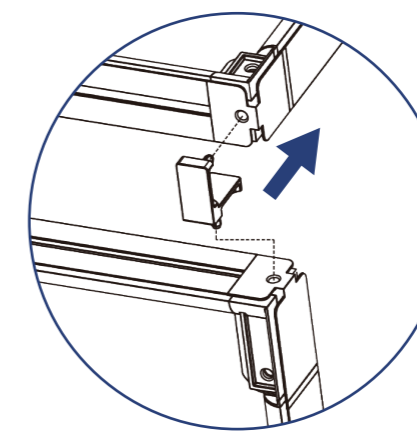

4 Mega-Cross fitting 5 Mega-Hanging connector 6 Mega-180° Top/Bottom connector

7 Mega-90° Side connector 8 Mega-180° Middle connector 9 Mega-Light connector

Mega Modular Displays

1 Mega-90° End connector L 2 Mega-90° End connector R 3 Mega-T fitting

4 Mega-Cross fitting

5 Mega-Hanging connector

6 Mega-180° Top/Bottom connector

7 Mega-90° Side connector

8 Mega-180° Middle connector

9 Mega-Light connector

10 One power cable can connect maximum 10 lights in series.