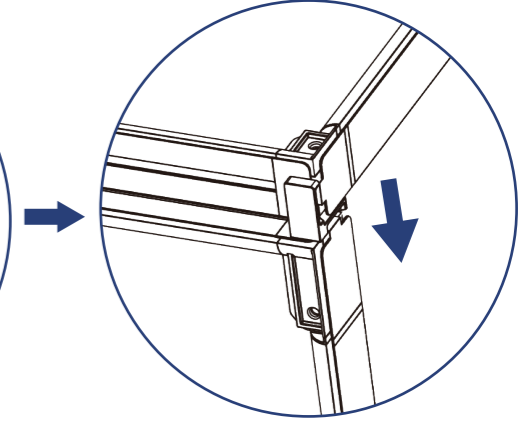

Mega Backwall

Create Seamless backwall with the multiple units connectability

Open Corner Design

Mega Modular Displays

1 Aluminum profile A(Top and bottom)

2 Aluminum profile B(sides)

3 90° Collapsible corner A

4 Mega-Cross fitting 5 Mega-Hanging connector 6 Mega-180° Top/Bottom connector

7 Mega-90° Side connector 8 Mega-180° Middle connector 9 Mega-Light connector

Mega Modular Displays

1 Mega-90° End connector L 2 Mega-90° End connector R 3 Mega-T fitting

4 Mega-Cross fitting

5 Mega-Hanging connector

6 Mega-180° Top/Bottom connector

7 Mega-90° Side connector

8 Mega-180° Middle connector

9 Mega-Light connector

10 One power cable can connect maximum 10 lights in series.