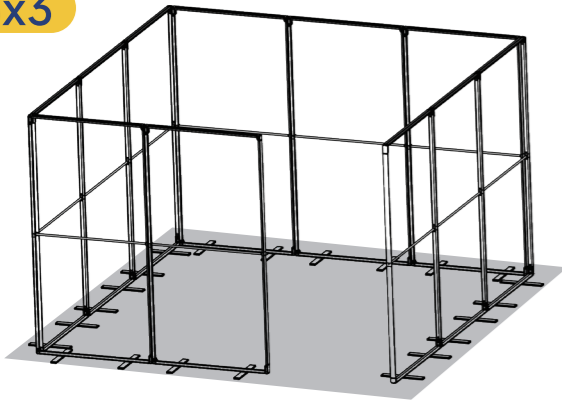

Mega Backwall

Create Seamless backwall with the multiple units connectability

Open Corner Design

Mega Modular Displays

1 Aluminum profile A(Top and bottom)

2 Aluminum profile B(sides)

3 90° Collapsible corner A

4 Mega-Cross fitting

5 Mega-Hanging connector

6 Mega-180° Top/Bottom connector

7 Mega-90° Side connector

8 Mega-180° Middle connector

9 Mega-Light connector

10 One power cable can connect maximum 10 lights in series.

Mega Modular Displays

3x3

3x3

3x3

3x3

Mega Modular Displays

3x3

6x3