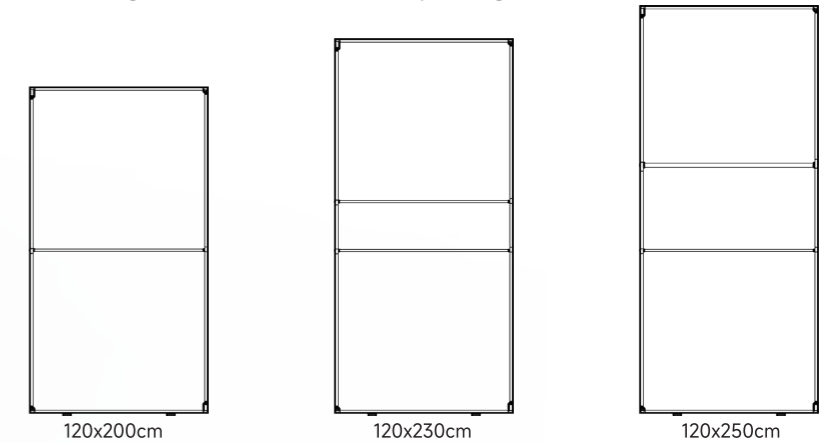

MEGA SEG

Seamless and Multipurpose Display

Seamless and Multipurpose Display

MEGA SEG

Seamless and Multipurpose Display

SEG Graphics

▶ *Mega Stand*

▲ *Mega Backwall*

Extend height from 200cm to 230cm by adding a treasure box 2.3(middle section)
Extend height from 200cm to 250cm by adding a treasure box 2.5(middle section)

Extra a treasure box 2.3 Extra a treasure box 2.5

Extra a treasure box 2.3 Extra a treasure box 2.5

Item.NO.	Graphic Size	QTY/CTN	Weight	Packing Size
Mega-100x200	100x200cm	4	16kg	109x34x30cm
Mega-120x200	120x200cm	4	17kg	128x34x30cm
Mega-150x200	150x200cm	4	18.5kg	158x34x30cm
Treasure Box 2.3	Extra 30cm	20	10kg	97.5x23x13.5cm
Treasure Box 2.5	Extra 50cm	20	12kg	105x23x13.5cm