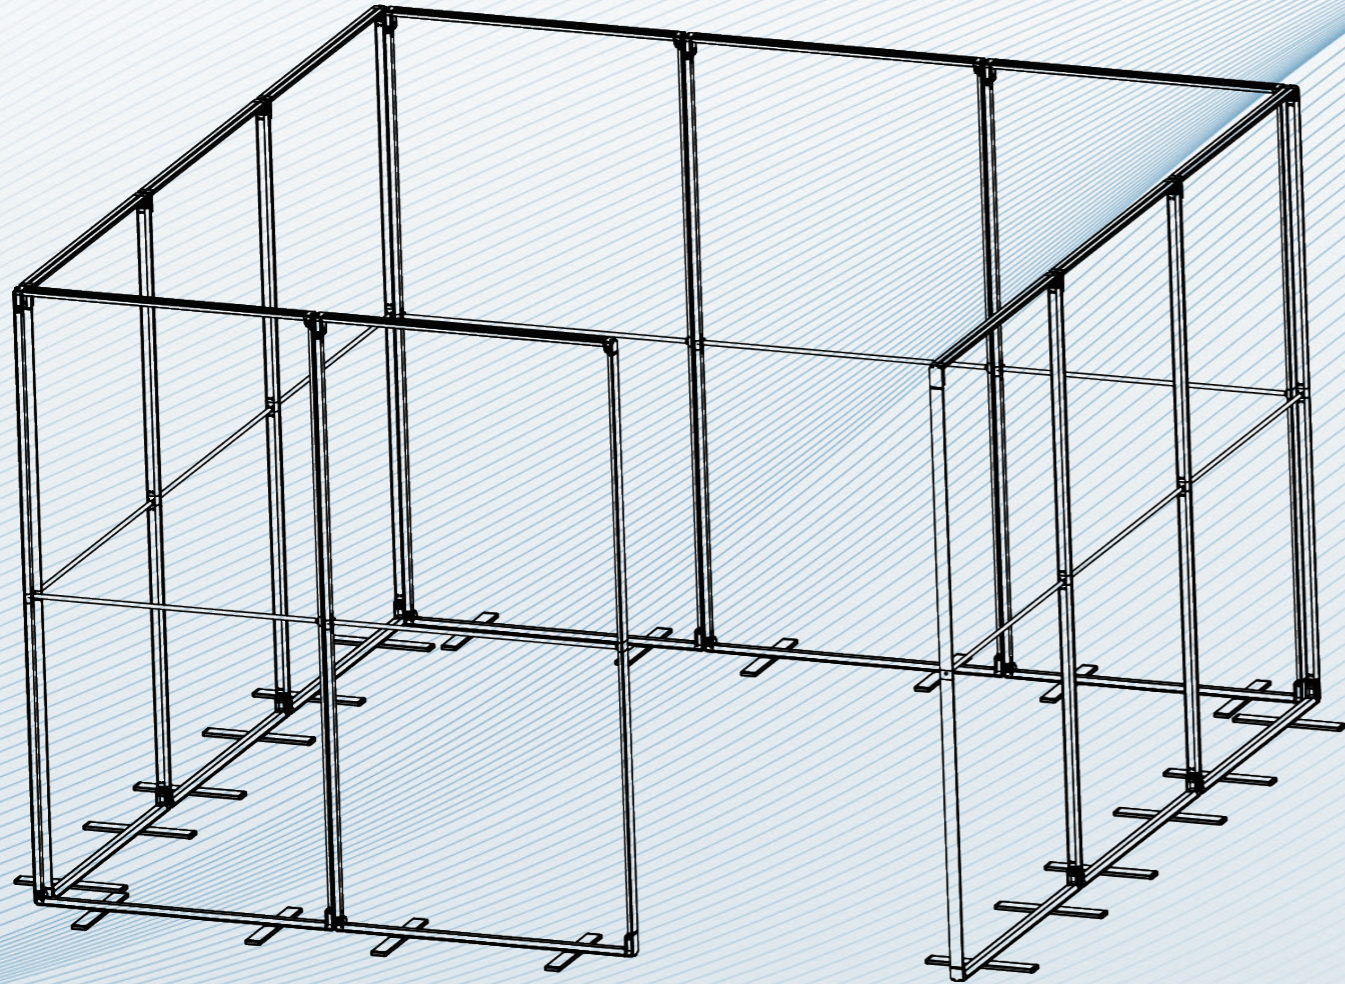

MEGA SEG

Seamless and Multipurpose Display

Seamless and Multipurpose Display

MEGA SEG

Seamless and Multipurpose Display

SEG Graphics

▶ *Mega Stand*

▲ *Mega Backwall*

Mega Modular Displays ◀

Mega Stand

- ▶ Collapsible structure with the Tool Free installation
- ▶ Lightweight and Portable
- ▶ Stock one standard frame, can sell three sizes
- ▶ Secure oxford bag included

Extend height from 200cm to 230cm by adding a treasure box 2.3(middle section)
Extend height from 200cm to 250cm by adding a treasure box 2.5(middle section)

Extra a treasure box 2.3 Extra a treasure box 2.5

Mega Backwall

Create Seamless backwall with the multiple units connectability

Open Corner Design

Mega Modular Displays

1 Aluminum profile A(Top and bottom)

2 Aluminum profile B(sides)

3 90° Collapsible corner A