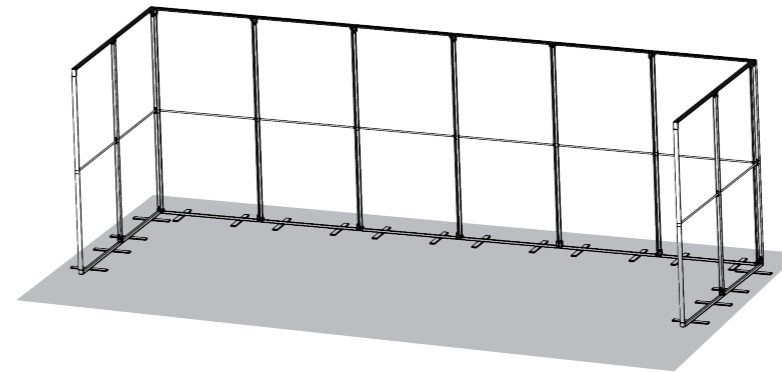

Mega Backwall

Create Seamless backwall with the multiple units connectability

Open Corner Design

Mega Modular Displays

1 Aluminum profile A(Top and bottom)

2 Aluminum profile B(sides)

3 90° Collapsible corner A

4 Mega-Cross fitting

5 Mega-Hanging connector

6 Mega-180° Top/Bottom connector

7 Mega-90° Side connector

8 Mega-180° Middle connector

9 Mega-Light connector

10 One power cable can connect maximum 10 lights in series.

Mega Modular Displays

3x3

3x3

3x3

3x3

Mega Modular Displays

3x3

6x3