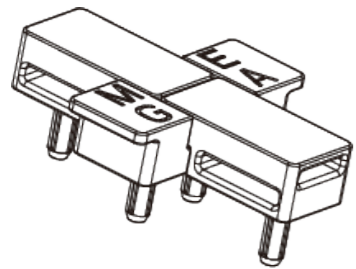

Mega Backwall

Create Seamless backwall with the multiple units connectability

Open Corner Design

Mega Modular Displays

1 Aluminum profile A(Top and bottom)

2 Aluminum profile B(sides)

3 90° Collapsible corner A

4 90° Collapsible corner B

5 Vertical connector A

6 Vertical connector B

7 Middle support pole

8 Foot

▲ Mega Modular Assortment Kit

Mega Modular Displays

1 Mega-90° End connector L 2 Mega-90° End connector R 3 Mega-T fitting

4 Mega-Cross fitting 5 Mega-Hanging connector 6 Mega-180° Top/Bottom connector

7 Mega-90° Side connector 8 Mega-180° Middle connector 9 Mega-Light connector

Mega Modular Displays

1 Mega-90° End connector L 2 Mega-90° End connector R 3 Mega-T fitting

4 Mega-Cross fitting

5 Mega-Hanging connector

6 Mega-180° Top/Bottom connector

7 Mega-90° Side connector

8 Mega-180° Middle connector

9 Mega-Light connector

10 One power cable can connect maximum 10 lights in series.