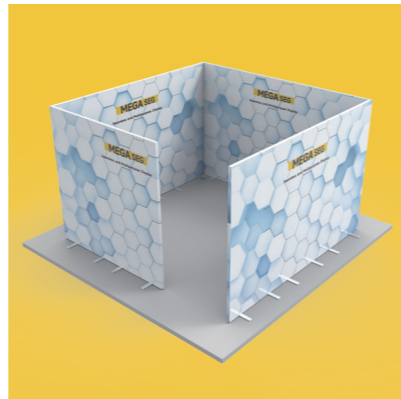

Mega Modular Displays

3x3

3x3

3x3

3x3

Mega Modular Displays

3x3

6x3

6x3