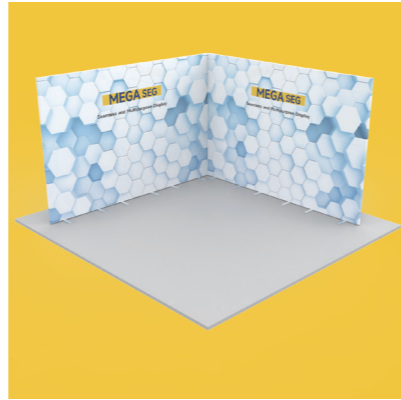

Mega Modular Displays

3x3