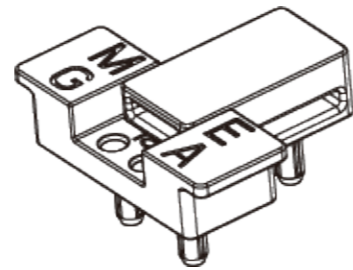

4 90° Collapsible corner B

5 Vertical connector A

6 Vertical connector B

7 Middle support pole

8 Foot

▲ Mega Modular Assortment Kit

Mega Modular Displays

1 Mega-90° End connector L 2 Mega-90° End connector R 3 Mega-T fitting

4 Mega-Cross fitting 5 Mega-Hanging connector 6 Mega-180° Top/Bottom connector

7 Mega-90° Side connector 8 Mega-180° Middle connector 9 Mega-Light connector

Mega Modular Displays

1 Mega-90° End connector L 2 Mega-90° End connector R 3 Mega-T fitting

4 Mega-Cross fitting

5 Mega-Hanging connector

6 Mega-180° Top/Bottom connector

7 Mega-90° Side connector

8 Mega-180° Middle connector

9 Mega-Light connector

10 One power cable can connect maximum 10 lights in series.