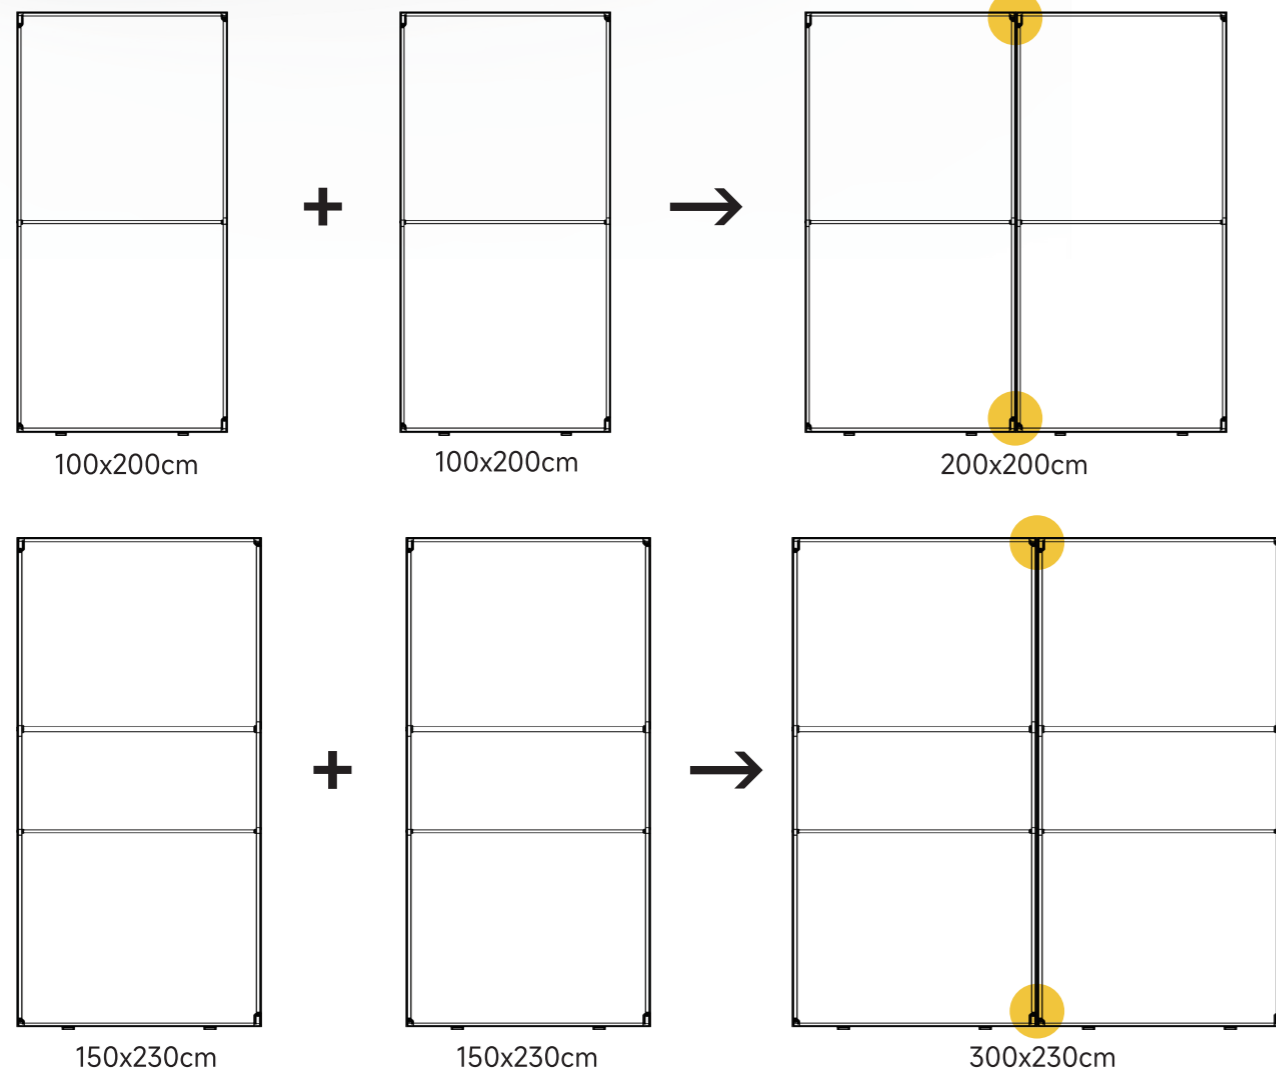

Extra a treasure box 2.3 Extra a treasure box 2.5

Item.NO.	Graphic Size	QTY/CTN	Weight	Packing Size
Mega-100x200	100x200cm	4	16kg	109x34x30cm
Mega-120x200	120x200cm	4	17kg	128x34x30cm
Mega-150x200	150x200cm	4	18.5kg	158x34x30cm
Treasure Box 2.3	Extra 30cm	20	10kg	97.5x23x13.5cm
Treasure Box 2.5	Extra 50cm	20	12kg	105x23x13.5cm

Mega Backwall

Create Seamless backwall with the multiple units connectability

Open Corner Design

Mega Modular Displays

1 Aluminum profile A(Top and bottom)

2 Aluminum profile B(sides)

3 90° Collapsible corner A

4 Mega-Cross fitting

5 Mega-Hanging connector

6 Mega-180° Top/Bottom connector

7 Mega-90° Side connector

8 Mega-180° Middle connector

9 Mega-Light connector

10 One power cable can connect maximum 10 lights in series.