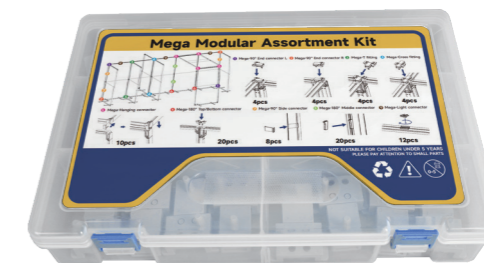

4 90° Collapsible corner B

5 Vertical connector A

6 Vertical connector B

7 Middle support pole

8 Foot

▲ Mega Modular Assortment Kit

Mega Modular Displays

1 Mega-90° End connector L 2 Mega-90° End connector R 3 Mega-T fitting