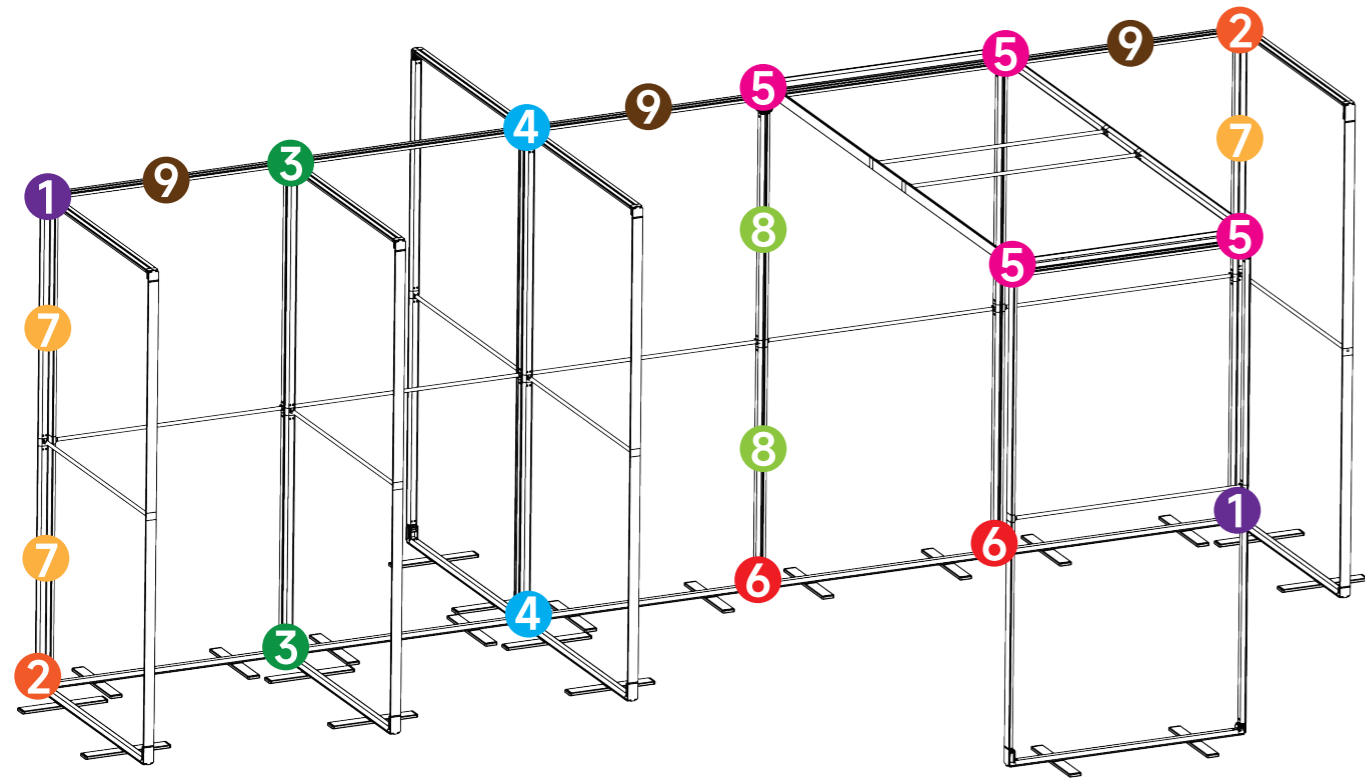

Mega Backwall

Create Seamless backwall with the multiple units connectability

Open Corner Design

Mega Modular Displays

1 Aluminum profile A(Top and bottom)

2 Aluminum profile B(sides)

3 90° Collapsible corner A

4 90° Collapsible corner B

5 Vertical connector A

6 Vertical connector B

7 Middle support pole

8 Foot

▲ Mega Modular Assortment Kit

Mega Modular Displays

1 Mega-90° End connector L 2 Mega-90° End connector R 3 Mega-T fitting

4 Mega-Cross fitting 5 Mega-Hanging connector 6 Mega-180° Top/Bottom connector

7 Mega-90° Side connector 8 Mega-180° Middle connector 9 Mega-Light connector

Mega Modular Displays

1 Mega-90° End connector L 2 Mega-90° End connector R 3 Mega-T fitting

4 Mega-Cross fitting

5 Mega-Hanging connector

6 Mega-180° Top/Bottom connector

7 Mega-90° Side connector

8 Mega-180° Middle connector

9 Mega-Light connector

10 One power cable can connect maximum 10 lights in series.