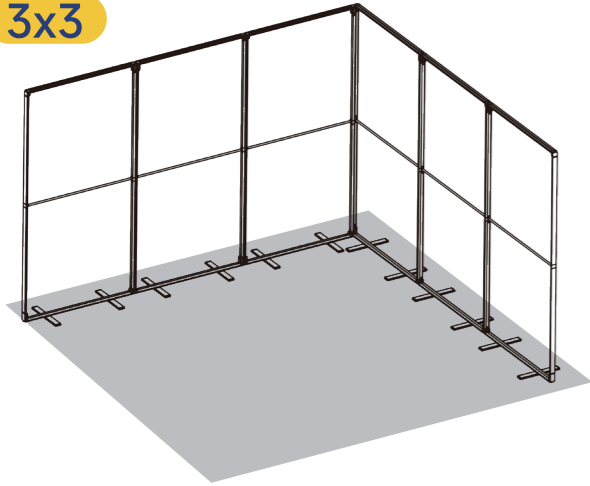

Mega Modular Displays

3x3