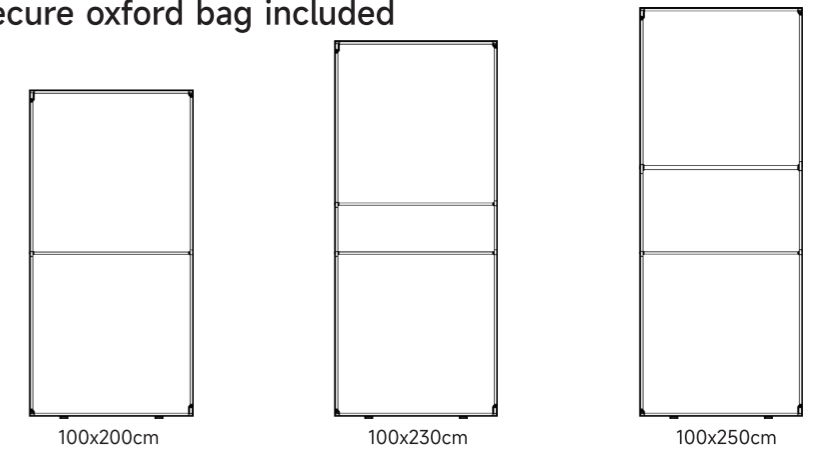

MEGA SEG

Seamless and Multipurpose Display

Seamless and Multipurpose Display

MEGA SEG

Seamless and Multipurpose Display

SEG Graphics

▶ *Mega Stand*

▲ *Mega Backwall*

Extend height from 200cm to 230cm by adding a treasure box 2.3(middle section)
Extend height from 200cm to 250cm by adding a treasure box 2.5(middle section)

Extra a treasure box 2.3 Extra a treasure box 2.5