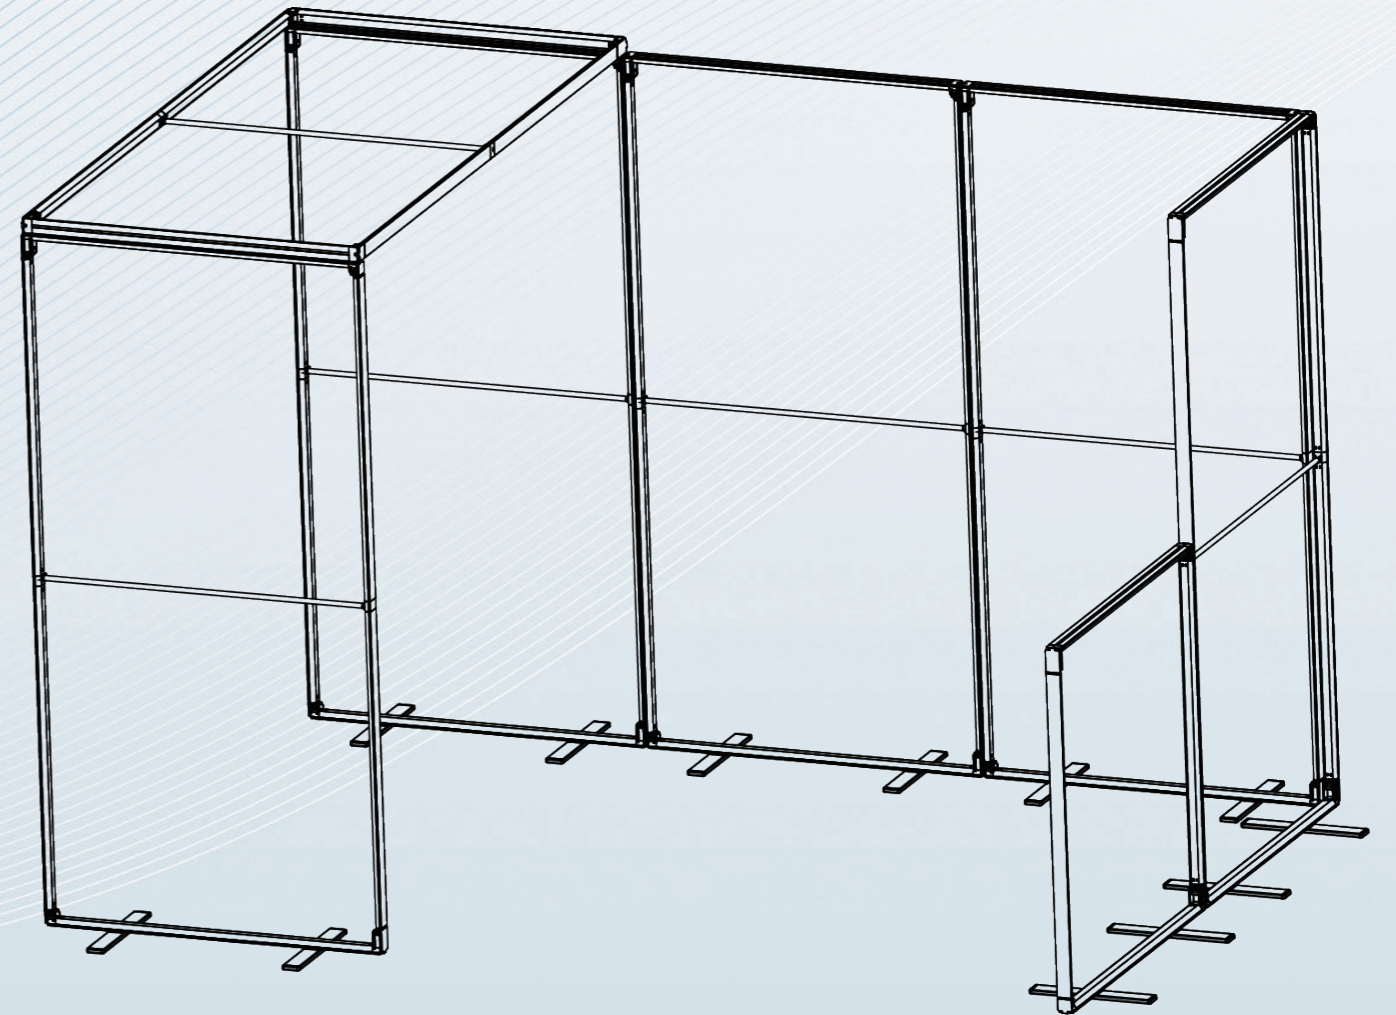

MEGA SEG

Seamless and Multipurpose Display

Seamless and Multipurpose Display

MEGA SEG

Seamless and Multipurpose Display

SEG Graphics

▶ *Mega Stand*

▲ *Mega Backwall*

Mega Modular Displays ◀

Mega Stand

- ▶ Collapsible structure with the Tool Free installation
- ▶ Lightweight and Portable
- ▶ Stock one standard frame, can sell three sizes
- ▶ Secure oxford bag included

Extend height from 200cm to 230cm by adding a treasure box 2.3(middle section)
Extend height from 200cm to 250cm by adding a treasure box 2.5(middle section)

Extra a treasure box 2.3 Extra a treasure box 2.5

Mega Backwall

Create Seamless backwall with the multiple units connectability

Open Corner Design

Mega Modular Displays

1 Aluminum profile A(Top and bottom)

2 Aluminum profile B(sides)

3 90° Collapsible corner A