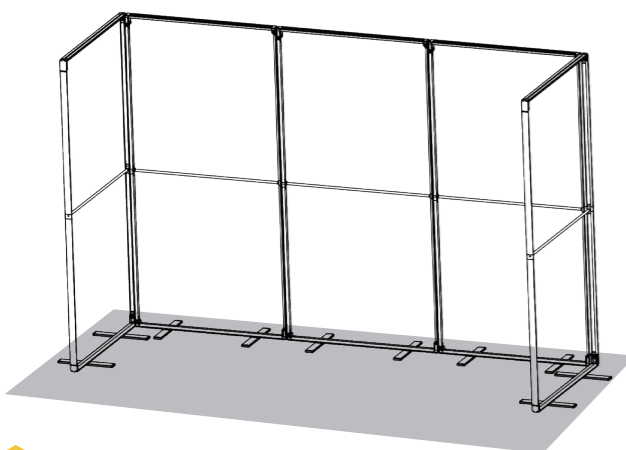

Mega Backwall

Create Seamless backwall with the multiple units connectability

Open Corner Design

Mega Modular Displays

1 Aluminum profile A(Top and bottom)

2 Aluminum profile B(sides)

3 90° Collapsible corner A

4 Mega-Cross fitting

5 Mega-Hanging connector

6 Mega-180° Top/Bottom connector

7 Mega-90° Side connector

8 Mega-180° Middle connector

9 Mega-Light connector

10 One power cable can connect maximum 10 lights in series.

Mega Modular Displays

3x3

3x3

3x3

3x3

Mega Modular Displays

3x3

6x3