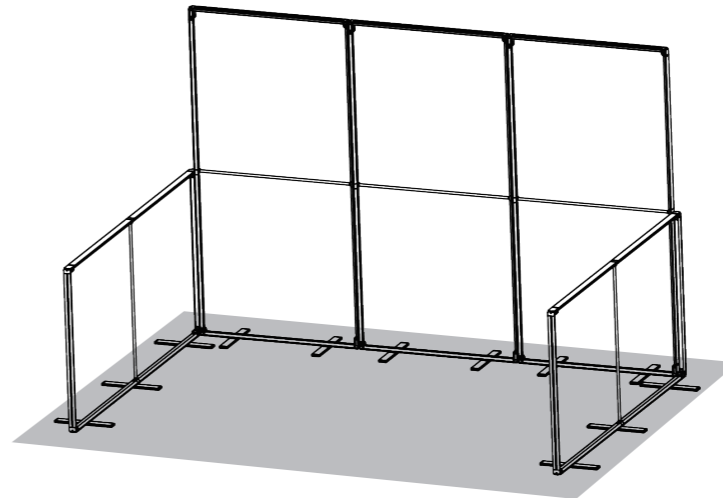

Mega Backwall

Create Seamless backwall with the multiple units connectability

Open Corner Design

Mega Modular Displays

1 Aluminum profile A(Top and bottom)

2 Aluminum profile B(sides)

3 90° Collapsible corner A

4 Mega-Cross fitting

5 Mega-Hanging connector

6 Mega-180° Top/Bottom connector

7 Mega-90° Side connector

8 Mega-180° Middle connector

9 Mega-Light connector

10 One power cable can connect maximum 10 lights in series.

Mega Modular Displays

3x3

3x3

3x3

3x3

Mega Modular Displays

3x3

6x3