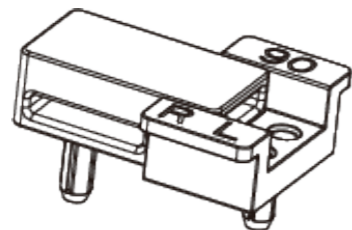

Mega Backwall

Create Seamless backwall with the multiple units connectability

Open Corner Design

Mega Modular Displays

1 Aluminum profile A(Top and bottom)

2 Aluminum profile B(sides)

3 90° Collapsible corner A

4 90° Collapsible corner B

5 Vertical connector A

6 Vertical connector B

7 Middle support pole

8 Foot

▲ Mega Modular Assortment Kit

Mega Modular Displays

1 Mega-90° End connector L 2 Mega-90° End connector R 3 Mega-T fitting

4 Mega-Cross fitting 5 Mega-Hanging connector 6 Mega-180° Top/Bottom connector

7 Mega-90° Side connector 8 Mega-180° Middle connector 9 Mega-Light connector

Mega Modular Displays

1 Mega-90° End connector L 2 Mega-90° End connector R 3 Mega-T fitting