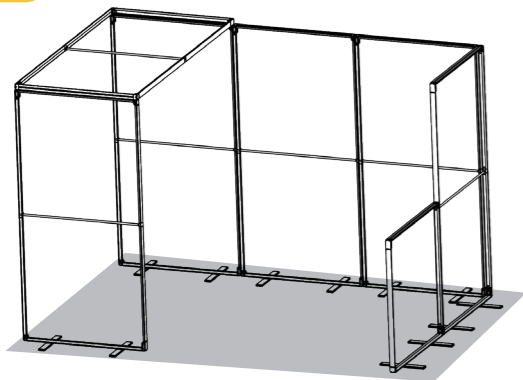

Mega Backwall

Create Seamless backwall with the multiple units connectability

Open Corner Design

Mega Modular Displays

1 Aluminum profile A(Top and bottom)

2 Aluminum profile B(sides)

3 90° Collapsible corner A

4 Mega-Cross fitting

5 Mega-Hanging connector

6 Mega-180° Top/Bottom connector

7 Mega-90° Side connector

8 Mega-180° Middle connector

9 Mega-Light connector

10 One power cable can connect maximum 10 lights in series.

Mega Modular Displays

3x3

3x3

3x3

3x3

Mega Modular Displays

3x3

6x3